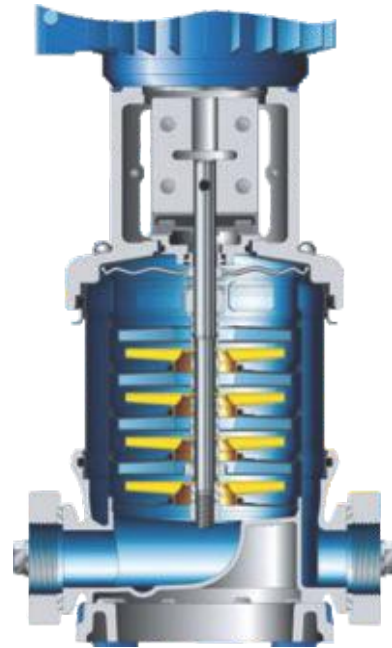

Movitec B

Vertical High-pressure in-line pumps

Applications :

- RO Plants
- Irrigation systems
- Washing plants
- Pressure boosting
- Industrial plants
- Water supply systems
- Heating, ventilation and air-conditioning systems
- Marine applications

Movitec B - Vertical High-pressure in-line pumps

- Energy-efficient**
 - Higher efficiencies
 - Very low NPSH values
 - Maximum energy efficiency at full transparency of pump operation with PumpDrive*
- Flexible**

Large variety of materials and connections as well as extended temperature and pressure range.
- Reliable**

Product-lubricated plain bearing of tungsten carbide, cast pump foot, torsion-resistant pump shroud and conned O-ring.
- Easy to service**
 - Can be fitted with any standardised mechanical seal (to EN12756).
 - Can be fitted with Easy Access and cartridge seals allowing quick replacement.
- Long service life**

Corrosion-resistant hydraulic components made of stainless steel.

Technical data

Movitec	VC, V, VS	LHS6*
Discharge m ³ /h	22 (up to 112.8*)	8.6
Head m	249 (up to 255*)	380
Max. pressure bar	25 (up to 40*)	40
Fluid temperature in °C	-20 to +140	-15 to +120